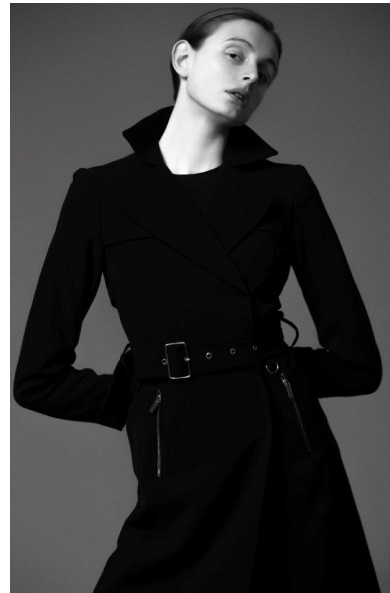

## **hannah finan - new york**

Height 180cm/5'11" Bust 84cm/33" A Waist 64cm/25" Hips 87cm/34.5"  
Dress 34 EU/4 US/6 UK Shoe 40 EU/9 US/6.5 UK Hair Brown Eyes Hazel

**mhi** michael hooker  
international  
international model placement / management / scout