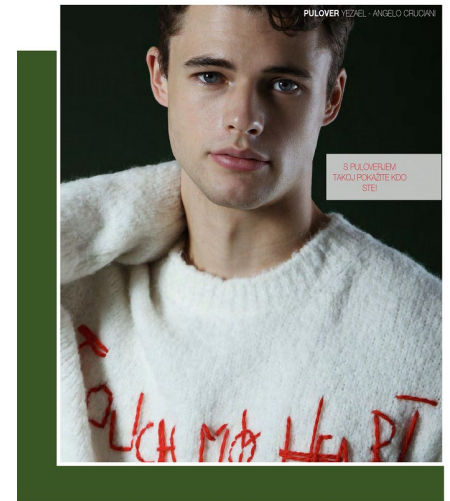

ross ringwood - auckland

Height 188cm/6'2" Chest 96cm/38" Waist 78cm/30.5" Inseam 81cm/32"
Collar 39cm/15.5" Suit 96cm/38"/48 Suit Length L Shoe 43 EU/9.5 US/9 UK
Hair Brown Eyes Blue

STEFANO GLEBBINI

©2018 DAVID